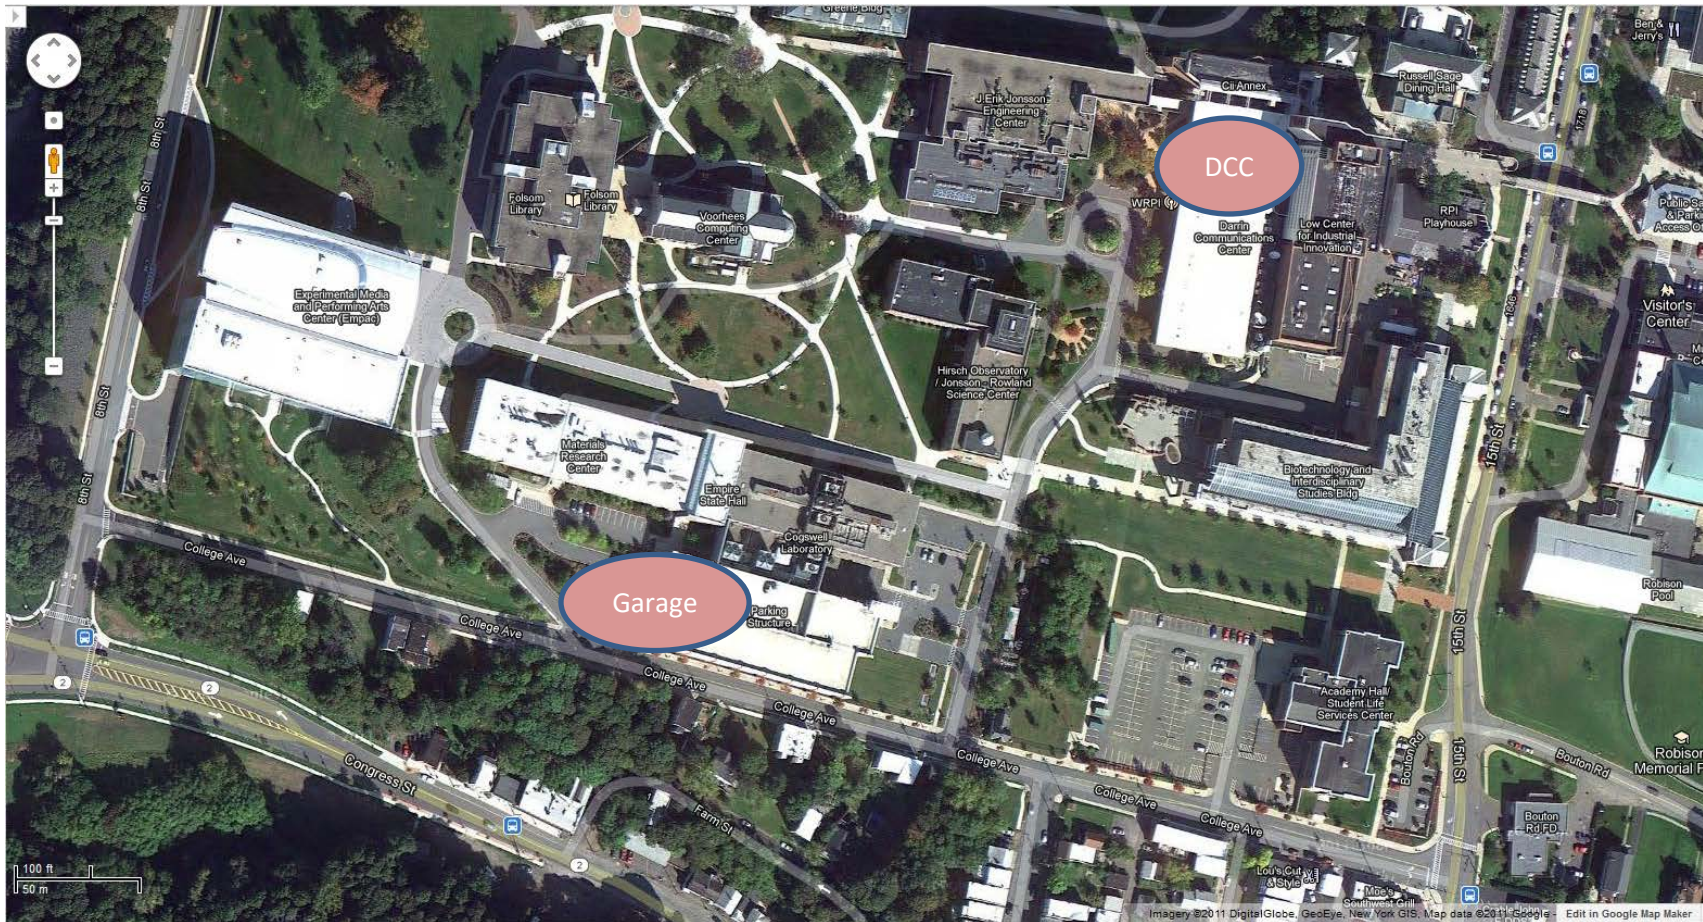

FRC Kickoff – DCC 308, parking in the garage or behind Academy Hall. Google: Darrin RPI Paul Schoch's cell: 518-526-2831

In case you need to ask: The grass is always green and the streets are always completely clear of snow and FIRST always runs things exactly as planned.